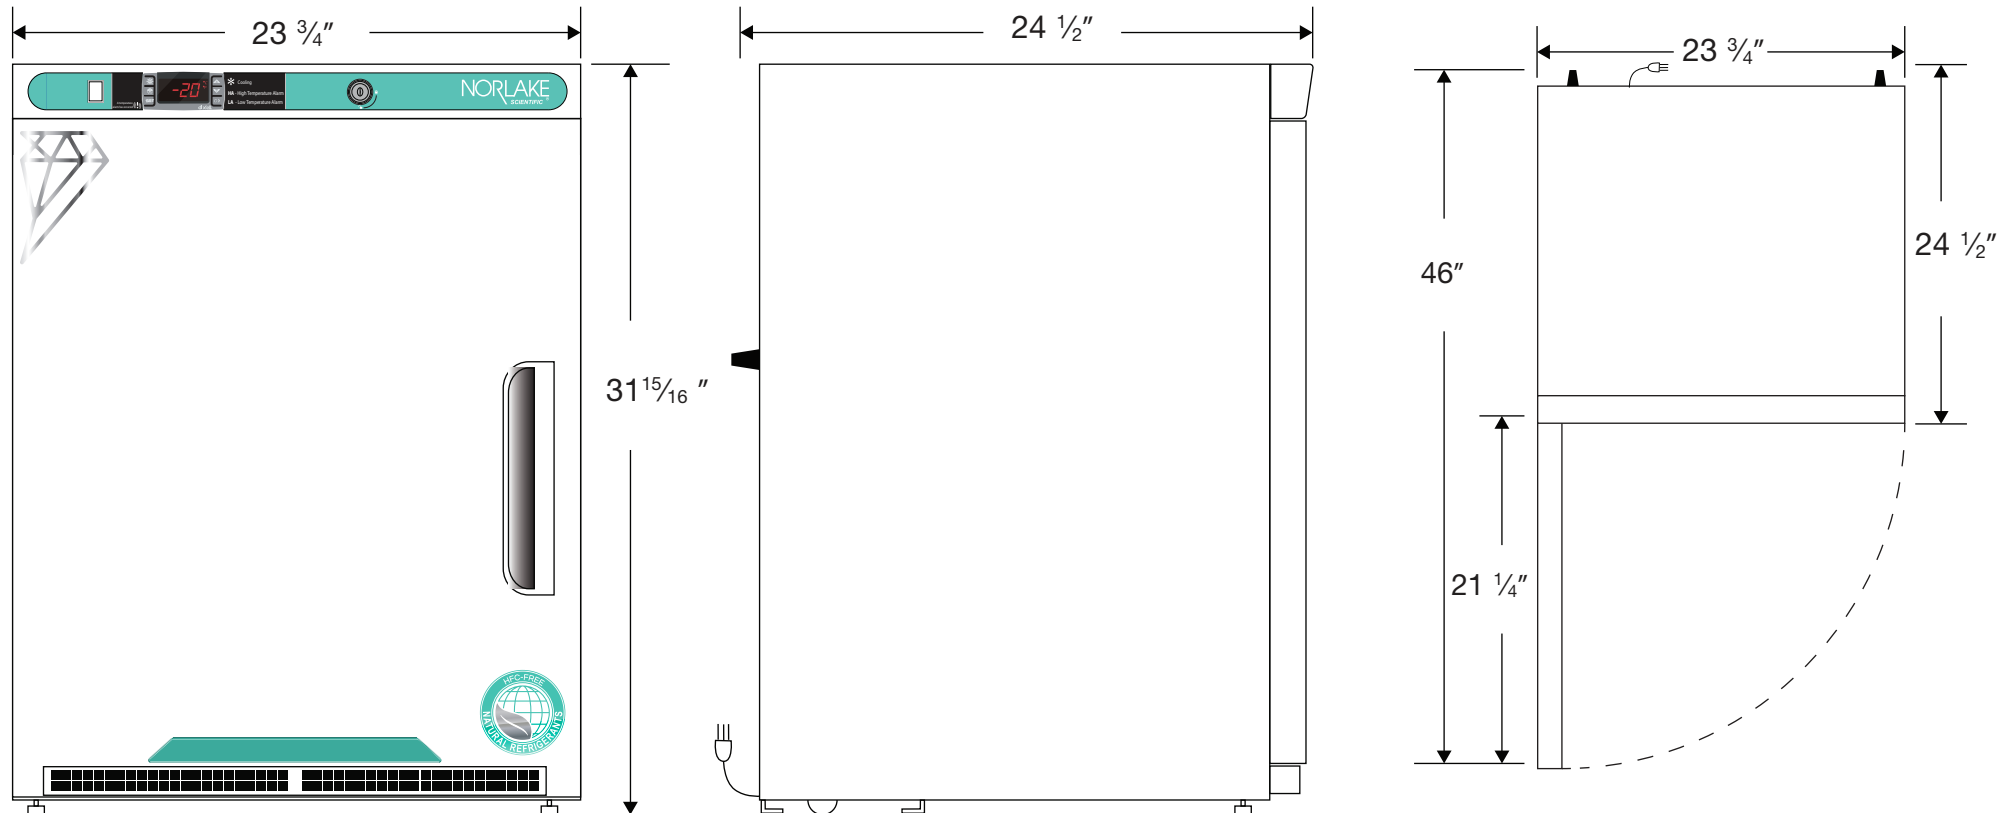

Front View

Side View

Top View

32" HEIGHT MEETS ADA GUIDELINES

115VAC/60Hz/1PH
NEMA-5-15P

Cu. Ft	Defrost	Door	Int Door	Shelves	W"	D"	H"	Refrigerant	H.P.	Amps	Weight
4.2	Manual	1 Solid LH	0	2 Fixed	23 3/4	24 1/2	31 15/16	R600a	1/8	1.5	108 lbs.