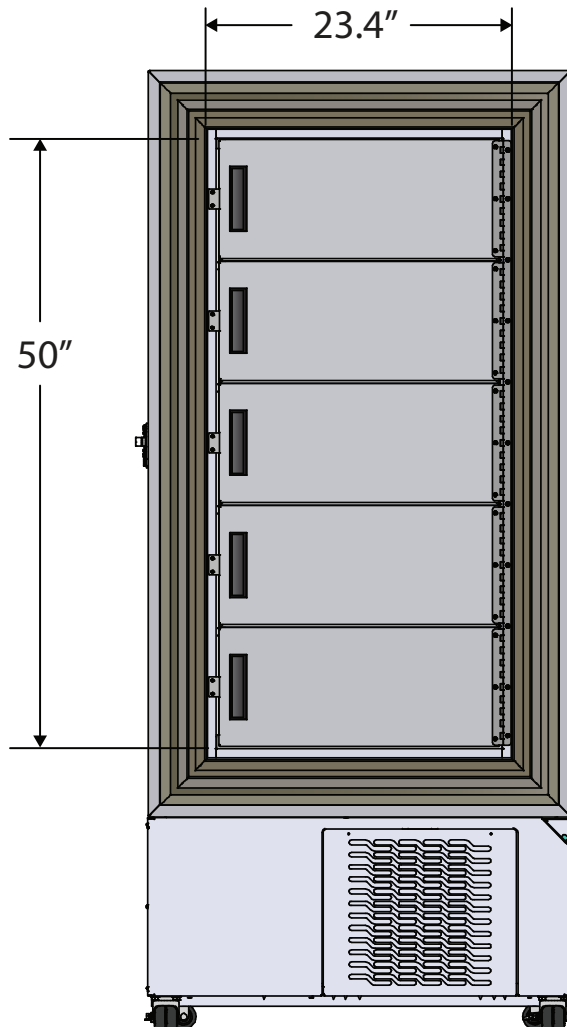

Front View

Side View

Cu. Ft	Defrost	Door	Int Door	Shelves	Interior Dim.			H.P.	Amps	Weight
					W"	D"	H"			
17	Manual	1 Solid	5	4 Fixed	23.4	23	50	½ x ½	10	625 lbs.

Note: Interior dimensions are estimates and subject to change without notice