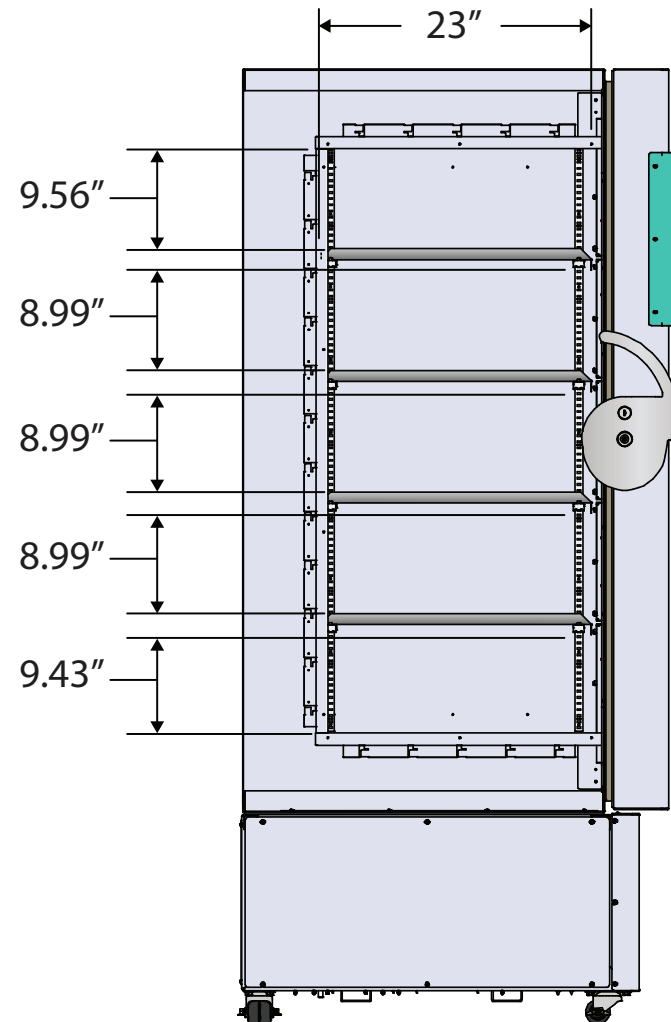

Front View

Side View

Cu. Ft	Defrost	Door	Int Door	Shelves	Interior Dim.			H.P.	Amps	Weight
					W"	D"	H"			
17	Manual	1 Solid	5	4 Fixed	23.4	23	50	½ x ½	10	625 lbs.

Note: Interior dimensions are estimates and subject to change without notice