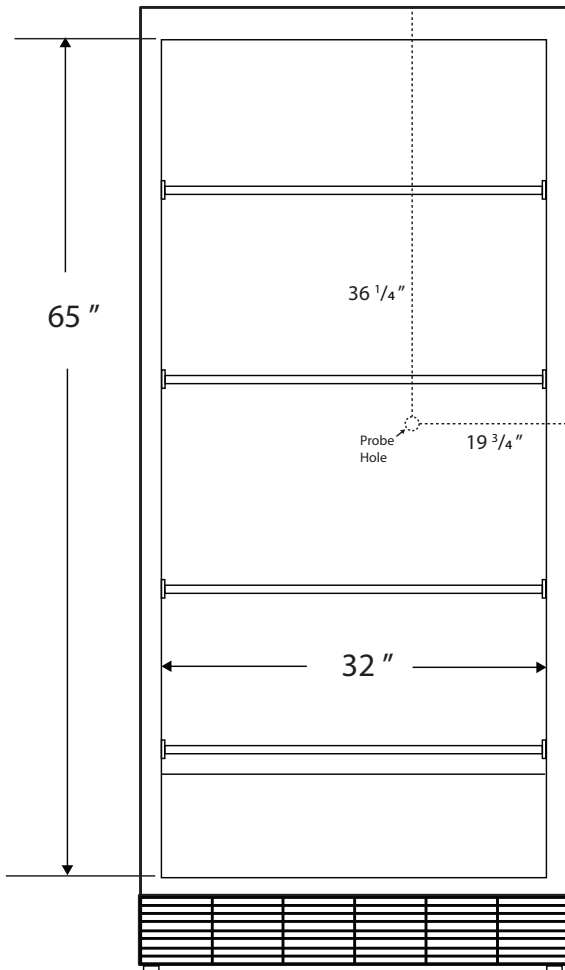

Front View

Side View

Cu. Ft	Defrost	Door	Int Door	Shelves	Interior Dim.			Refrigerant	H.P.	Amps	Weight
					W"	D"	H"				
30	Manual	1 Solid	0	4 Fixed	32	22 1/2	65	R404a	1/3	6	318 lbs.

Note: Interior dimensions are estimates and subject to change without notice