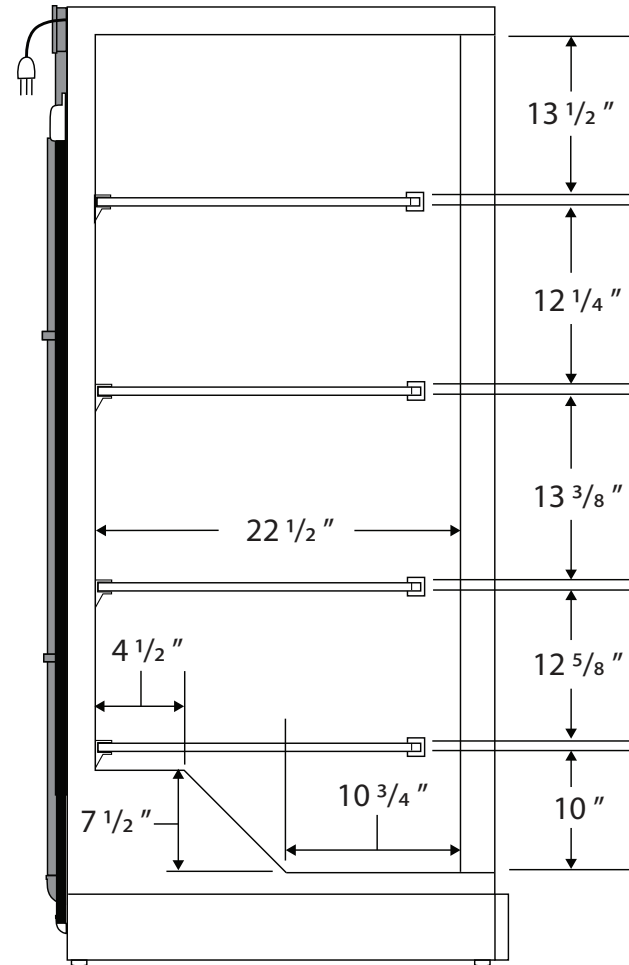

Front View

Side View

Cu. Ft	Defrost	Door	Int Door	Shelves	Interior Dim.			Refrigerant	H.P.	Amps	Weight
					W"	D"	H"				
30	Manual	1 Solid	0	4 Fixed	32	22 1/2	65	R404a	1/3	6	318 lbs.

Note: Interior dimensions are estimates and subject to change without notice